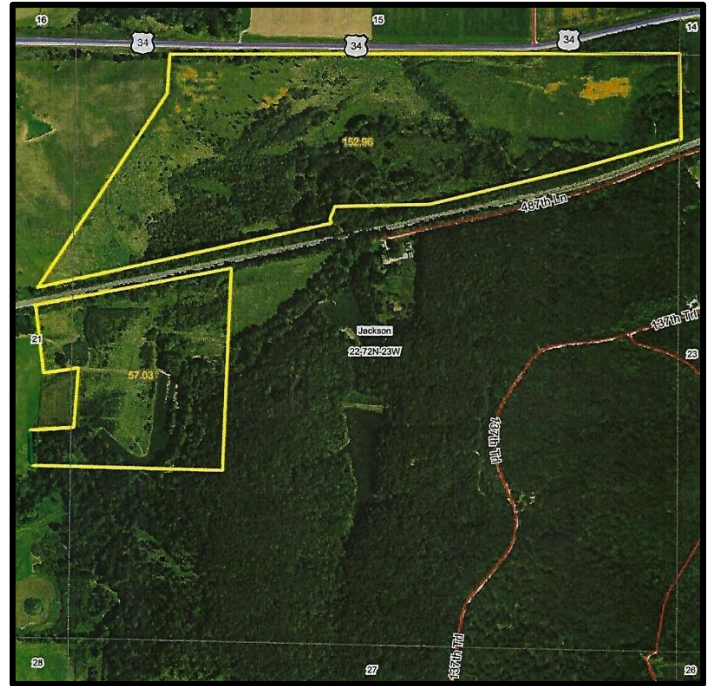

K KENT FARM MANAGEMENT & REAL ESTATE

CHARITON, IOWA

P. O. Box 675, 923 Braden Ave.
Chariton IA 50049
Phone: (641) 774-8676
Fax: (641) 774-0684
Website: www.kentfarmmgmt.net

Listing: #6316018
Location of Farm: 1 mile W of Lucas, Iowa
Price: $889,800.00
Price per Acre: $4,195.00
Type of Farm: Wetland Easement Farm
County-State: Lucas-Iowa
Acres: 212.11
Terms: Cash
Taxes Payable In: 2023-2024
Net Taxes: **$4,014.00—estimated

Usage of Acres

Tillable:	N/A
CRP:	N/A
Farmstead:	N/A
Roads:	N/A
Ponds, Timber, Other:	212.11
Total Acres:	212.11

FSA Records:

Farm Number:	A portion of Farm #2483
Farmland:	N/A
Cropland:	N/A
Buildings:	None

Water: None
Septic: None
Owner of LP Tank: None
Lease on Farm: None
Type of Lease: None
Farm Operator: None

Agent: Dan E. Kent
To Show: Kent Farm Mgmt & Real Estate
Phone: 641-774-8676 or cell 641-203-1830
Email: dan@kentfarmmgmt.net
Owner: Earl D. Wood Farm Trust dated September 24, 1987

A copy of the Warranty Easement Deed which outlines the responsibilities of the owner is available and can be forwarded upon request.

Remarks: The entire acreage being offered for sale is enrolled in the WEP (Wetland Easement Program). Most of the rights to the property have been conveyed to the US Government with the landowner reserving the right to hunt, quiet enjoyment, and to care for the property. The owner is also responsible for paying the real estate taxes on this farm. This farm borders beautiful Stephen's state Forest which is a rather undeveloped forest when compared to most. Trophy whitetail buck and turkey are abundant throughout this area and the rather poor accessibility off the main road of the Stephen's State Forest makes this tract even more desirable. This one merits your serious consideration.

Note: This farm is bisected by a railroad. Both parcels will sell together as one unit.

**Real Estate taxes will have to be adjusted by Assessor after this portion of farm is separated from balance of Wood Farm.

NOTICE: The Iowa DNR has informed us that bobcats, mountain lions, rattlesnakes, wolves and bears are now in Iowa. As you review Iowa farmland, you should be aware of their presence.

Information is not warranted and subject to change without notice.